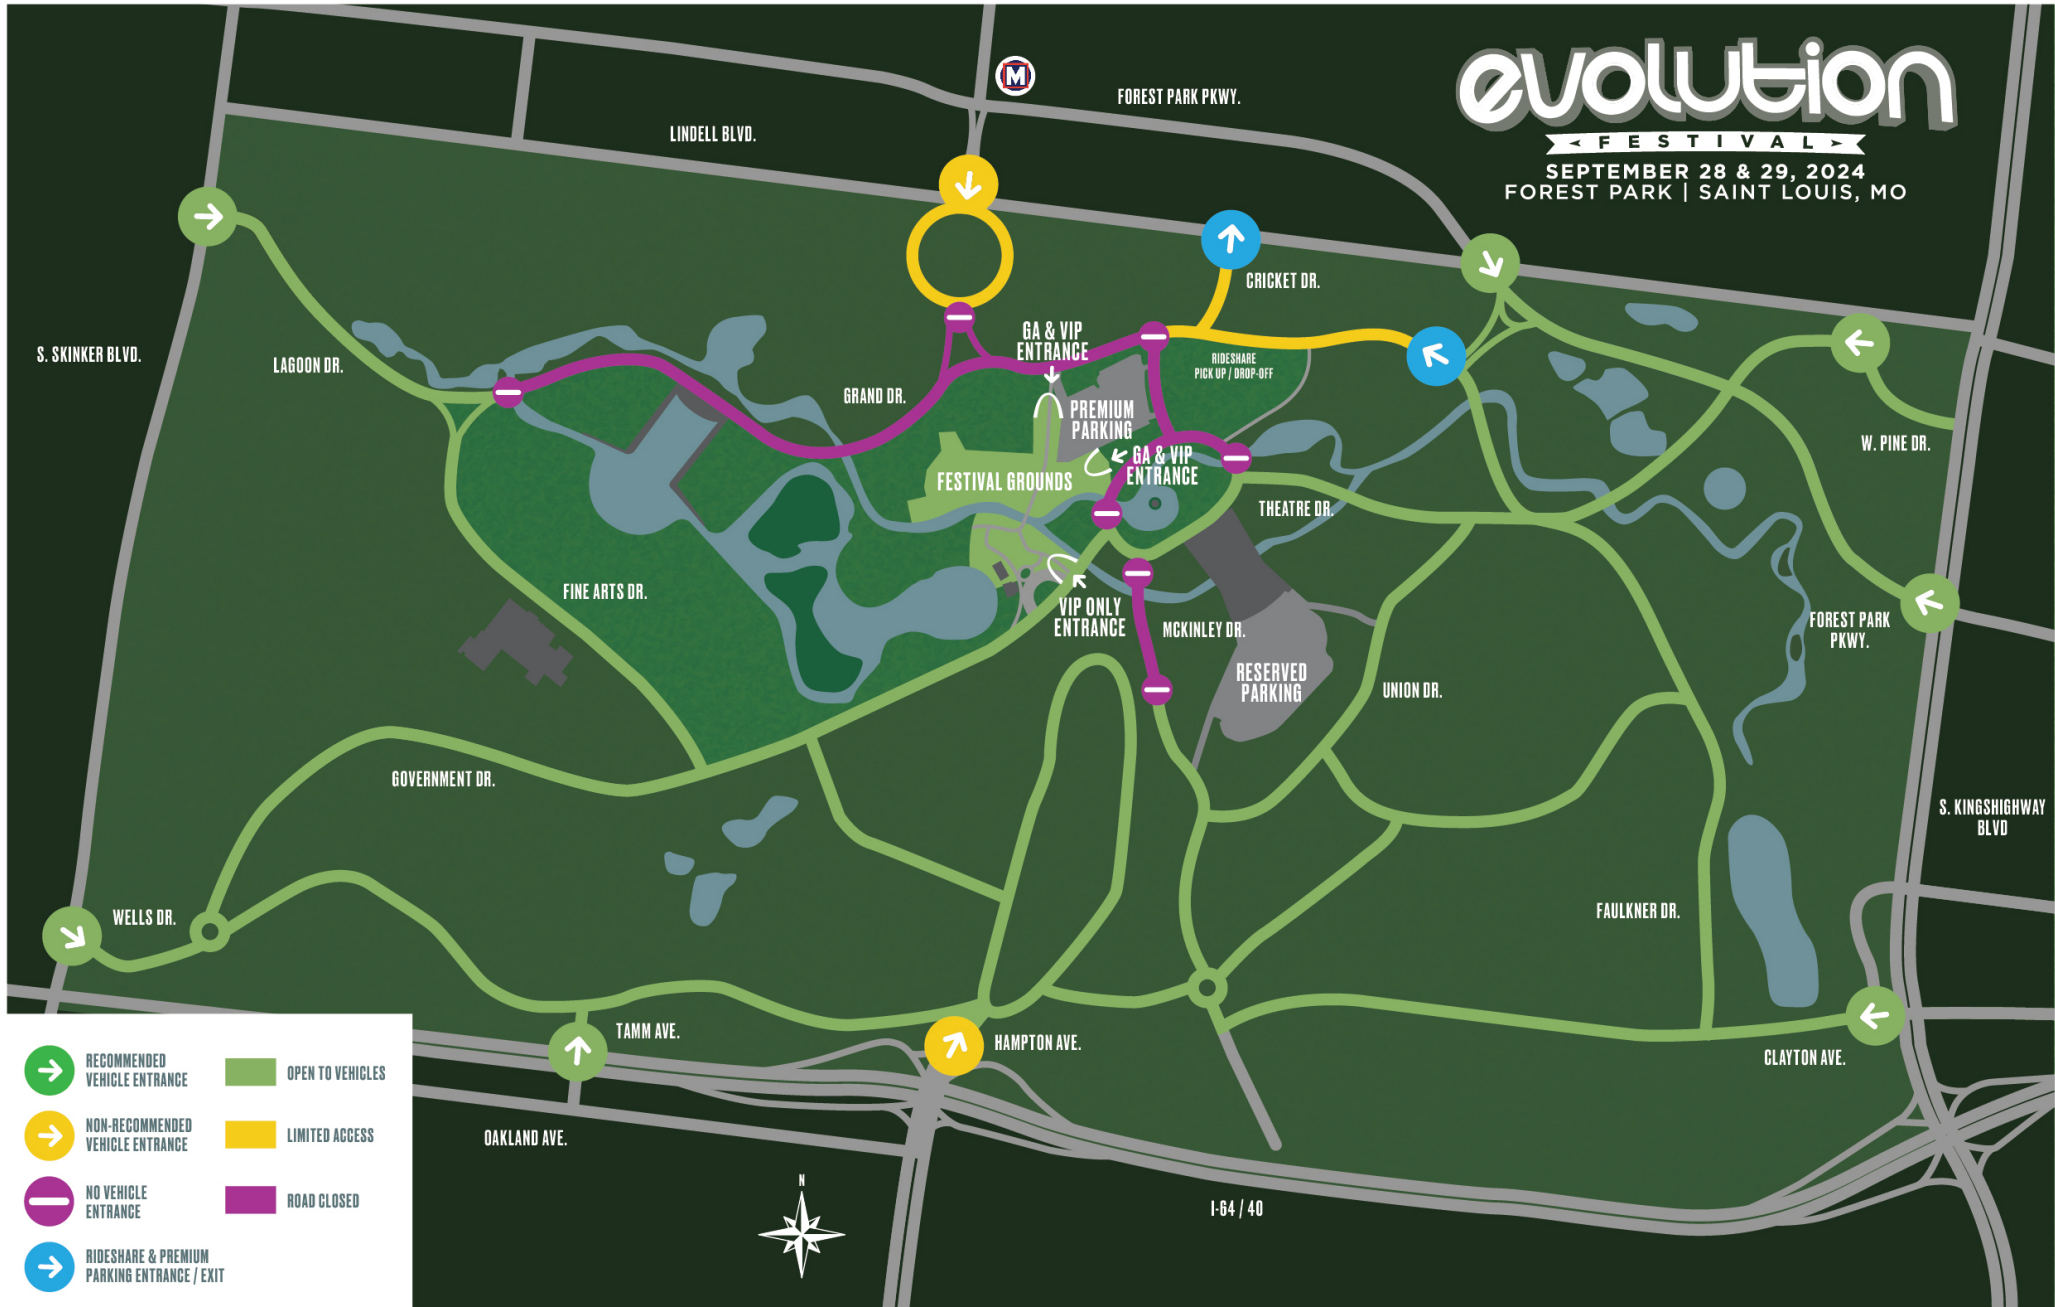

evolution

FESTIVAL

SEPTEMBER 28 & 29, 2024
FOREST PARK | SAINT LOUIS, MO

- RECOMMENDED VEHICLE ENTRANCE
- NON-RECOMMENDED VEHICLE ENTRANCE
- NO VEHICLE ENTRANCE
- RIDESHARE & PREMIUM PARKING ENTRANCE / EXIT
- OPEN TO VEHICLES
- LIMITED ACCESS
- ROAD CLOSED

I-64 / 40